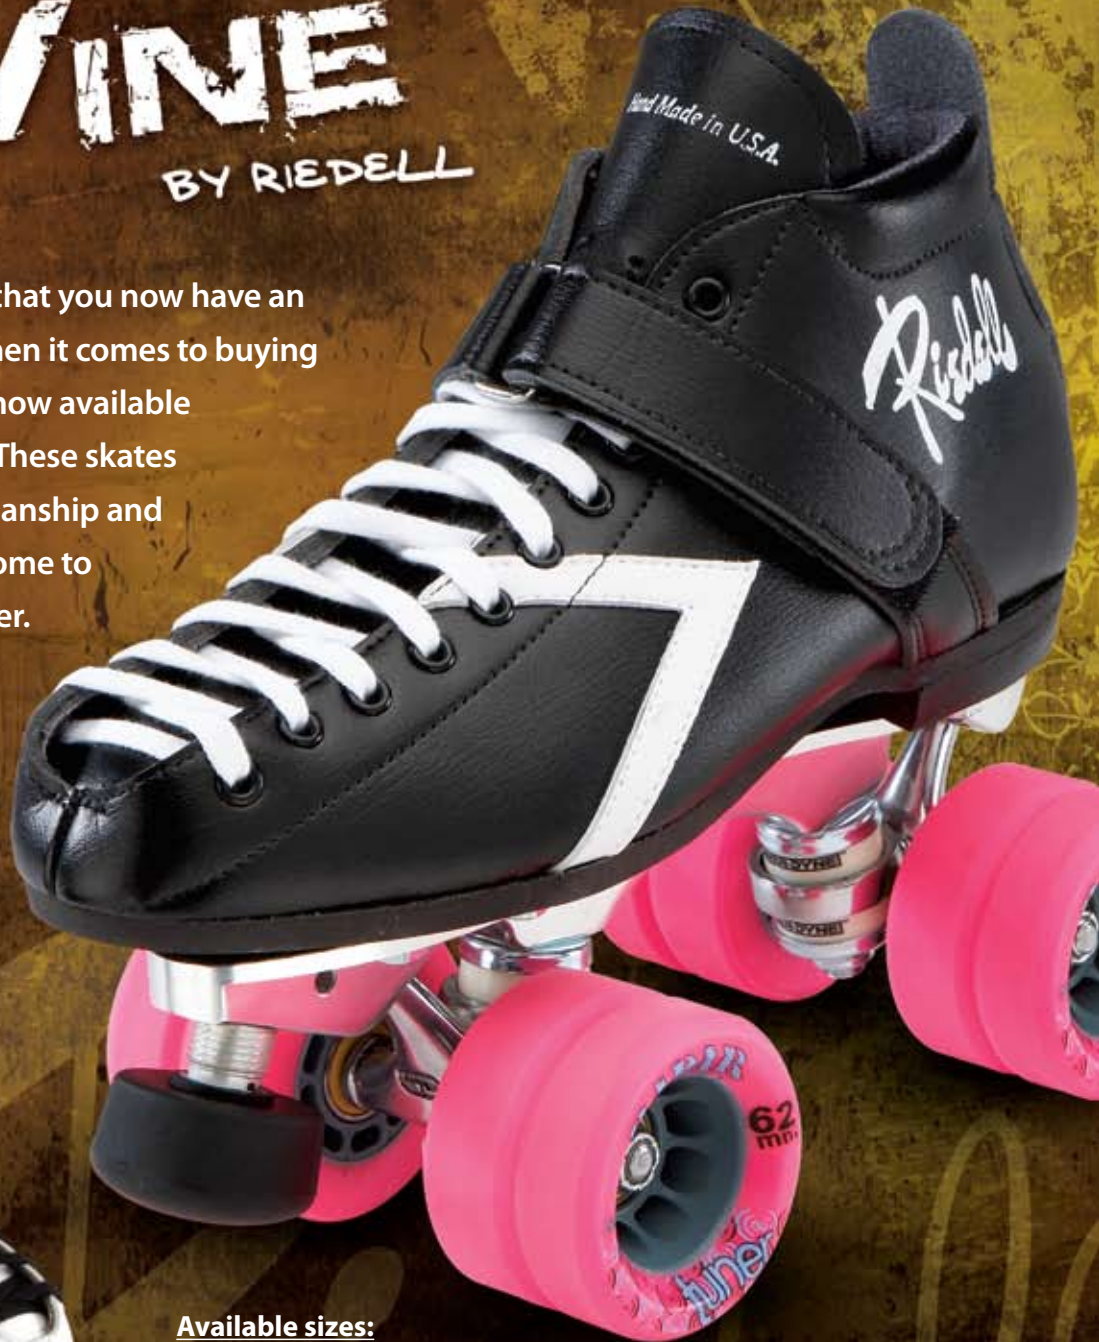

FINALLY A PERFORMANCE SKATE
WITH A "VEGAN" ATTITUDE.

DiVINE

BY RIEDELL

Riedell is happy to announce that you now have an animal-friendly alternative when it comes to buying skates. Our DiVine skates are now available in Clarino® instead of leather. These skates have the same quality craftsmanship and attention to detail you have come to expect from the industry leader.

100%
ANIMAL FRIENDLY

Available sizes:

Black w/White V
White w/Black V
4 – 13 Full & Half sizes,
Medium width